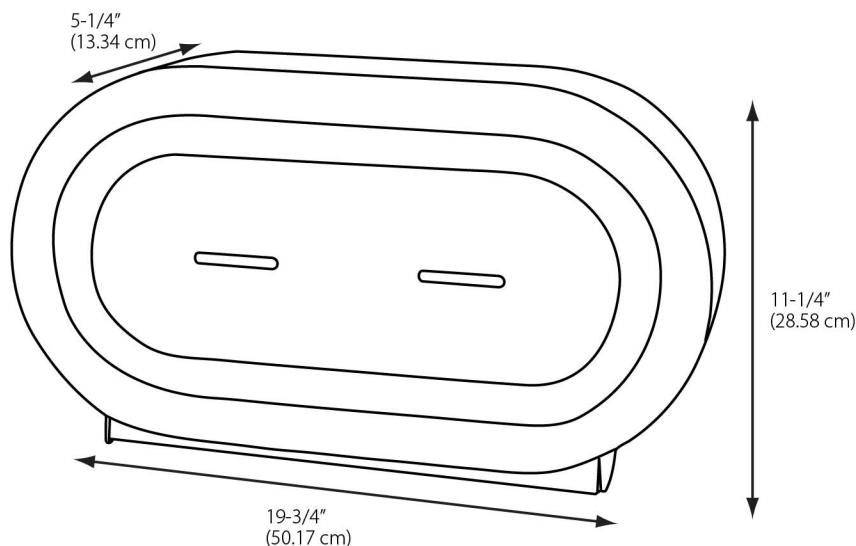

### Clean, Timeless Stainless Steel Dispenser

A clean, timeless stainless steel dispenser. A classic look that is built to last.

- Accommodates all brands of Jumbo Roll Tissue with a 2-1/4" (5.72 cm) to 3-3/8" (8.57 cm) cores
- Sliding panel ensures use of one roll at a time
- Double latch lock prevents waste and tampering
- Windows on the front of the dispenser allow easy viewing of paper levels

##### Outside Dimensions

- 19-3/4" wide, 11-1/4" high, 5-1/4" deep
- 50.17 cm x 28.58 cm x 13.34 cm